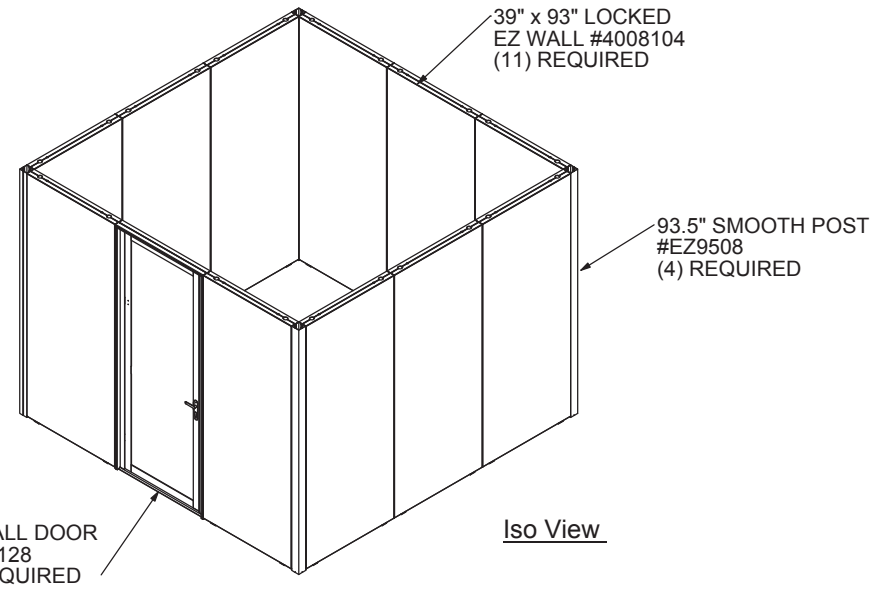

Plan View

Iso View

Right Side View

Front View

OPTIONS

- Multi-wall printed fabric or Printed Hardwall Graphics
- Rolling Hard Cases (locked) or EZ Wall Crate (Welded)
- Accessories (for monitors, shelving, slat, slot, and grid walls)
- Hidden Monitor
- Lightbox - All sizes on EZ Wall, custom sizes, stem lights - Halogen/LED
- Counters (Entasi, Pop Up Counter, Extrusion Podium, Lightbar, or Custom)

RENTAL USES WHITE OR BLACK FABRIC. GRAPHICS, OPTIONS OR TURNKEY QUOTED SEPARATELY.