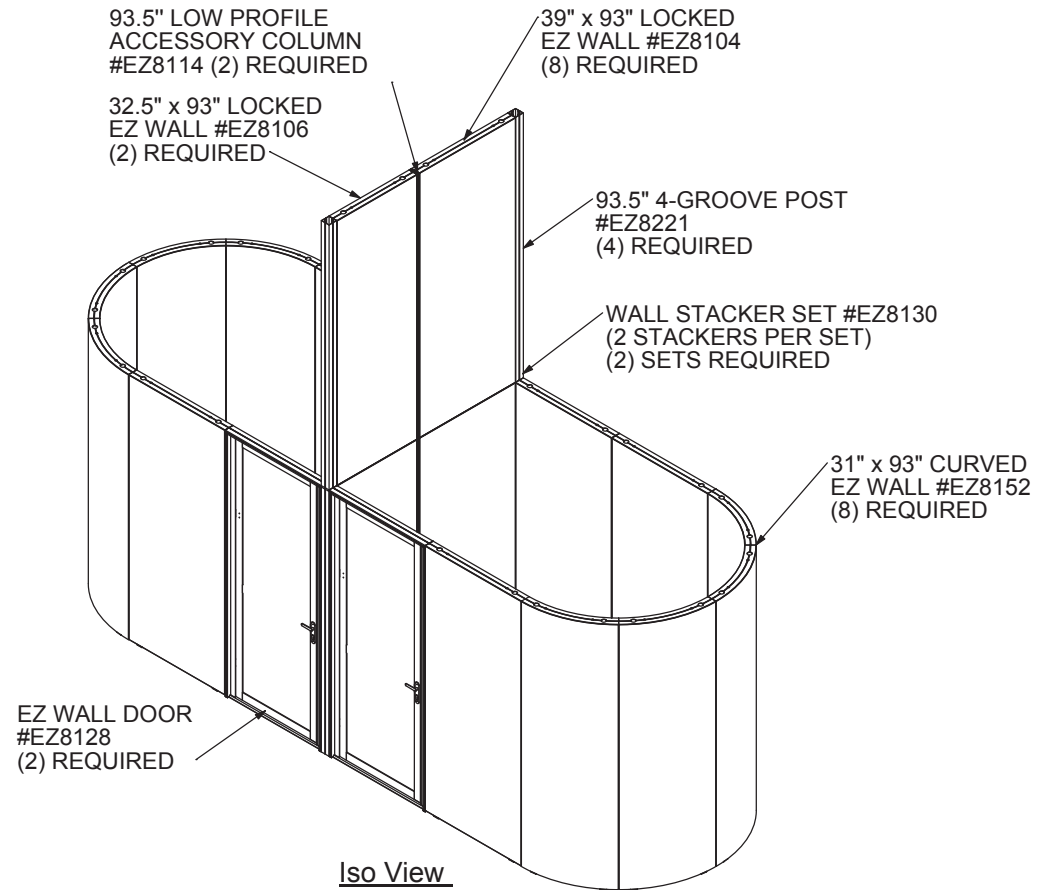

Plan View

Iso View

**OPTIONS**

- Multi-wall printed fabric or Printed Hardwall Graphics
- Rolling Hard Cases (locked) or EZ Wall Crate (Welded)
- Accessories (for monitors, shelving, slat, slot, and grid walls)
- Hidden Monitor
- Lightbox - All sizes on EZ Wall, custom sizes, stem lights - Halogen/LED
- Counters (Entasi, Pop Up Counter, Extrusion Podium, Lightbar, or Custom)

RENTAL USES WHITE OR BLACK FABRIC. GRAPHICS, OPTIONS OR TURNKEY QUOTED SEPARATELY.