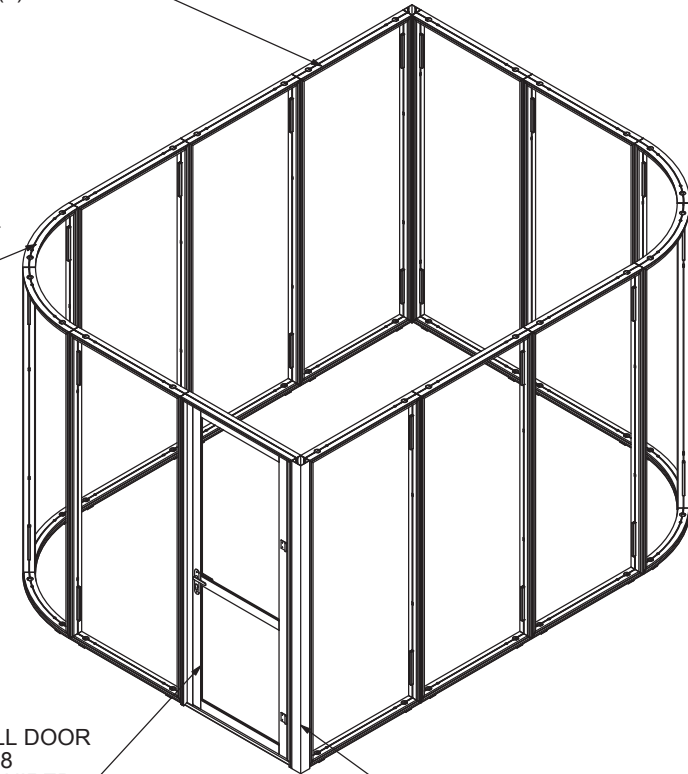

39" x 93" LOCKED  
EZ WALL #EZ8104  
(9) REQUIRED

31" x 93" WELDED  
CURVED EZ WALL  
#EZ8152  
(4) REQUIRED

EZ WALL DOOR  
#EZ8128  
(1) REQUIRED

Iso View  
NOT TO SCALE

93.5" SMOOTH CORNER  
COLUMN #EZ9508  
(2) REQUIRED

## OPTIONS

- Multi-wall printed fabric or Printed Hardwall Graphics
- Rolling Hard Cases (locked) or EZ Wall Crate (Welded)
- Accessories (for monitors, shelving, slat, slot, and grid walls)
- Hidden Monitor
- Lightbox - All sizes on EZ Wall, custom sizes, stem lights - Halogen/LED
- Counters (Entasi, Pop Up Counter, Extrusion Podium, Lightbar, or Custom)