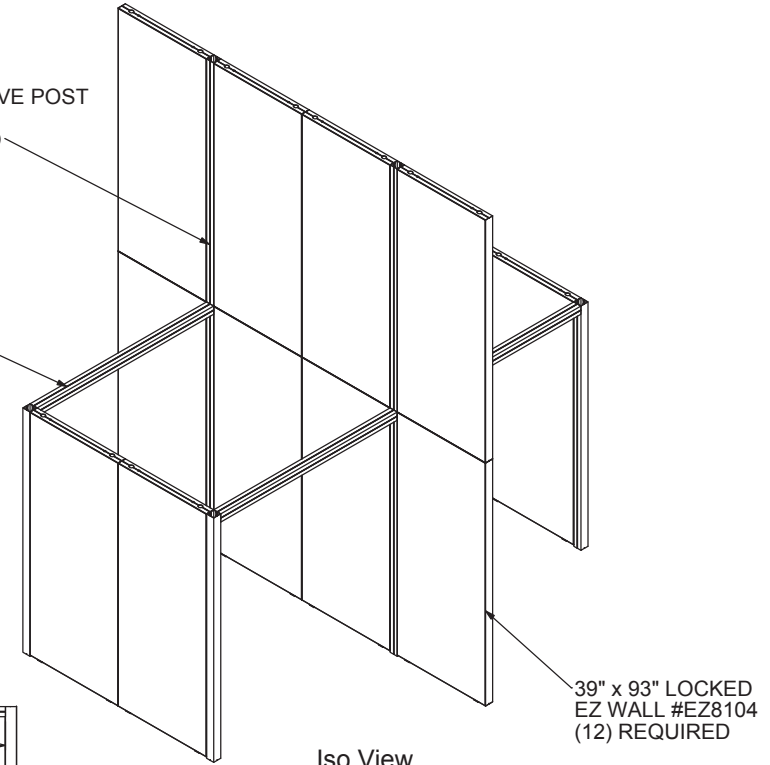

Right Side View

93.5" 4-GROOVE POST  
#EZ8221  
(4) REQUIRED

CUSTOM LENGTH 80MM  
MOSS MAX SPACER BEAM  
(4) REQUIRED

39" x 93" LOCKED  
EZ WALL #EZ8104  
(12) REQUIRED

**OPTIONS**

- Multi-wall printed fabric or Printed Hardwall Graphics
- Rolling Hard Cases (locked) or EZ Wall Crate (Welded)
- Accessories (for monitors, shelving, slat, slot, and grid walls)
- Hidden Monitor
- Lightbox - All sizes on EZ Wall, custom sizes, stem lights - Halogen/LED
- Counters (Entasi, Pop Up Counter, Extrusion Podium, Lightbar, or Custom)

RENTAL USES WHITE OR BLACK FABRIC. GRAPHICS, OPTIONS OR TURNKEY QUOTED SEPARATELY.