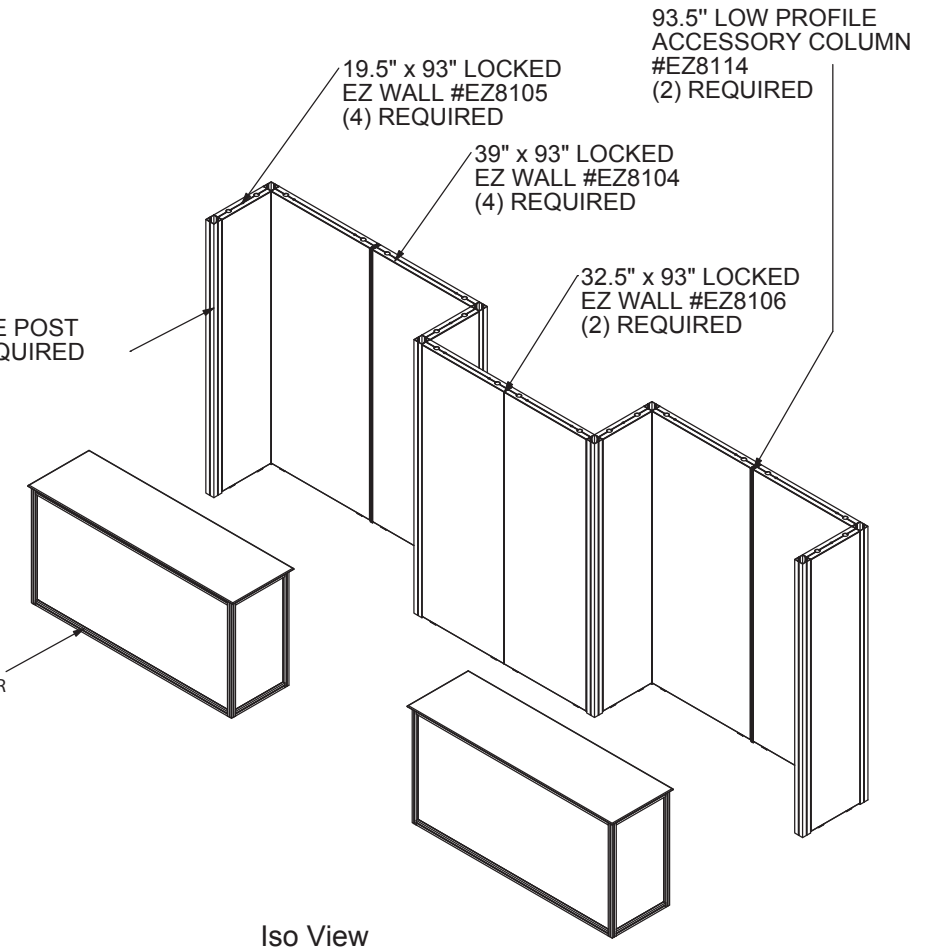

Plan View

93.5" 4-GROOVE POST #EZ8221 (8) REQUIRED

Iso View

OPTIONS

- Multi-wall printed fabric or Printed Hardwall Graphics
- Rolling Hard Cases (locked) or EZ Wall Crate (Welded)
- Accessories (for monitors, shelving, slat, slot, and grid walls)
- Hidden Monitor
- Lightbox - All sizes on EZ Wall, custom sizes, stem lights - Halogen/LED
- Backlit counter solution

RENTAL USES WHITE OR BLACK FABRIC. GRAPHICS, OPTIONS OR TURNKEY QUOTED SEPARATELY.

\$8,960 rental