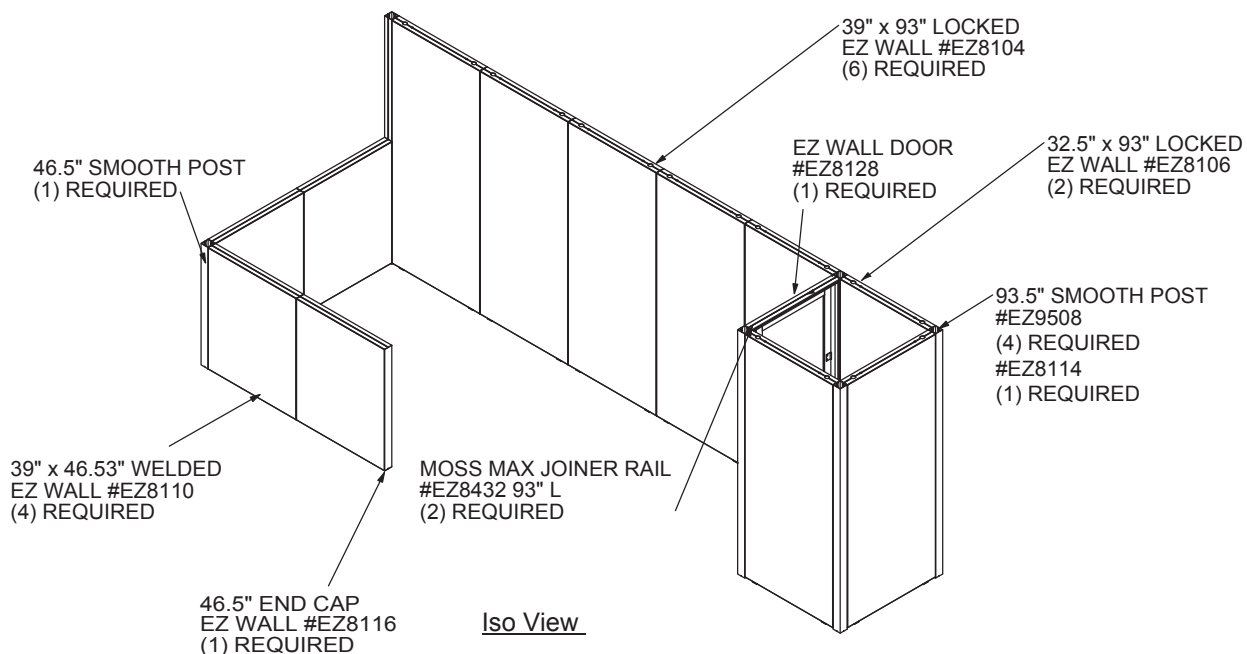

Plan View

Right Side View

Iso View

OPTIONS

- Multi-wall printed fabric or Printed Hardwall Graphics
- Rolling Hard Cases (locked) or EZ Wall Crate (Welded)
- Accessories (for monitors, shelving, slat, slot, and grid walls)
- Hidden Monitor
- Lightbox - All sizes on EZ Wall, custom sizes, stem lights - Halogen/LED
- Counters (Entasi, Pop Up Counter, Extrusion Podium, Lightbar, or Custom)