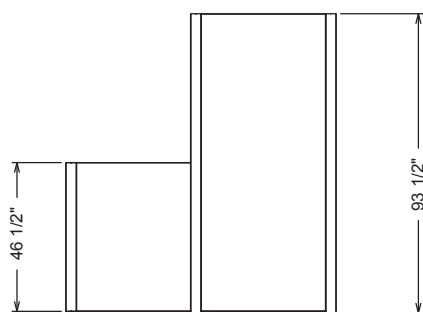

Plan View

Right Side View

Iso View

OPTIONS

- Multi-wall printed fabric or Printed Hardwall Graphics
- Rolling Hard Cases (locked) or EZ Wall Crate (Welded)
- Accessories (for monitors, shelving, slat, slot, and grid walls)
- Hidden Monitor
- Lightbox - All sizes on EZ Wall, custom sizes, stem lights - Halogen/LED
- Counters (Entasi, Pop Up Counter, Extrusion Podium, Lightbar, or Custom)