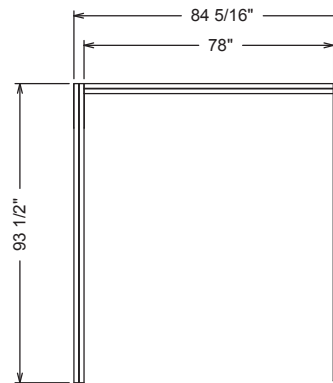

Plan View

CUSTOM LENGTH LOW PROFILE  
ACCESSORY COLUMN BEAM  
(2) REQUIRED

93.5\"/>

39\"/>

39\"/>

Iso View

93\"/>

Right Side View

**OPTIONS**

- Multi-wall printed fabric or Printed Hardwall Graphics
- Rolling Hard Cases (locked) or EZ Wall Crate (Welded)
- Accessories (for monitors, shelving, slat, slot, and grid walls)
- Hidden Monitor
- Lightbox - All sizes on EZ Wall, custom sizes, stem lights - Halogen/LED
- Counters (Entasi, Pop Up Counter, Extrusion Podium, Lightbar, or Custom)