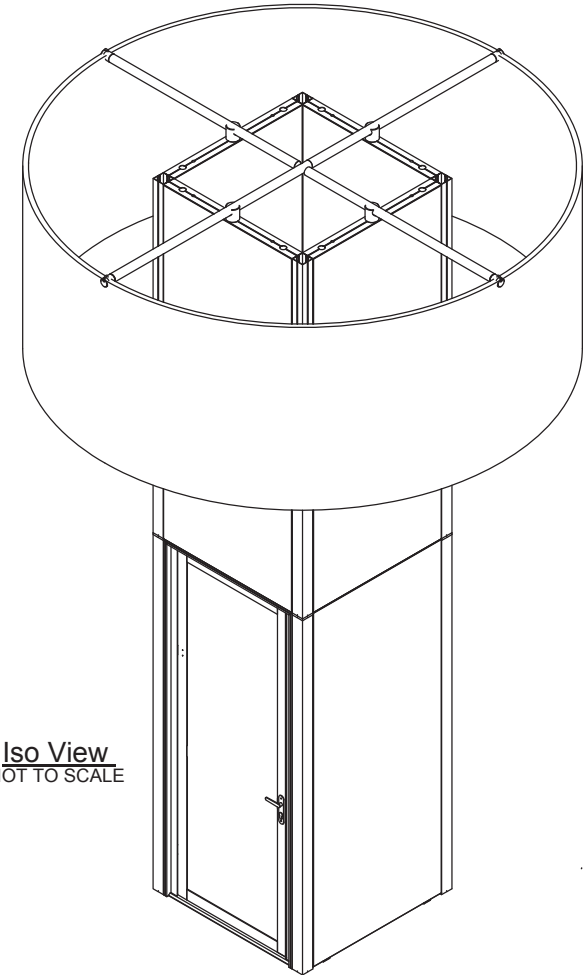

Plan View  
NOT TO SCALE

Front View  
NOT TO SCALE

Iso View  
NOT TO SCALE

## OPTIONS

- Multi-wall printed fabric or Printed Hardwall Graphics
- Rolling Hard Cases (locked) or EZ Wall Crate (Welded)
- Accessories (for monitors, shelving, slat, slot, and grid walls)
- Hidden Monitor
- Lightbox - All sizes on EZ Wall, custom sizes, stem lights - Halogen/LED
- Counters (Entasi, Pop Up Counter, Extrusion Podium, Lightbar, or Custom)