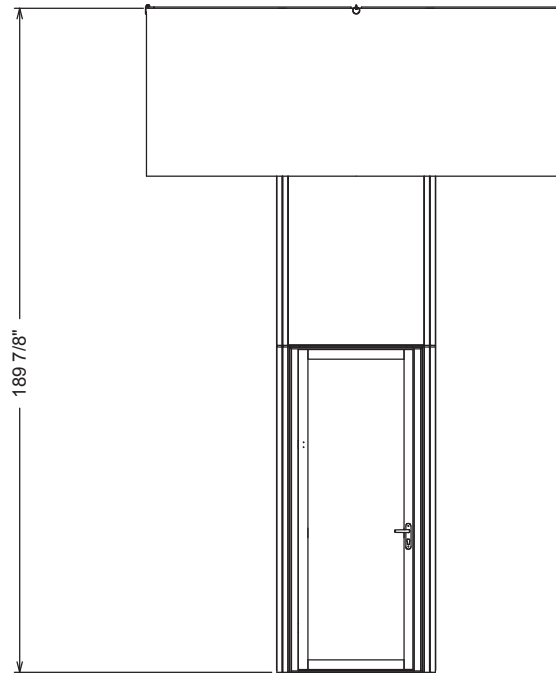

Plan View  
NOT TO SCALE

Front View  
NOT TO SCALE

Iso View  
NOT TO SCALE

## OPTIONS

- Multi-wall printed fabric or Printed Hardwall Graphics
- Rolling Hard Cases (locked) or EZ Wall Crate (Welded)
- Accessories (for monitors, shelving, slat, slot, and grid walls)
- Hidden Monitor
- Lightbox - All sizes on EZ Wall, custom sizes, stem lights - Halogen/LED
- Counters (Entasi, Pop Up Counter, Extrusion Podium, Lightbar, or Custom)